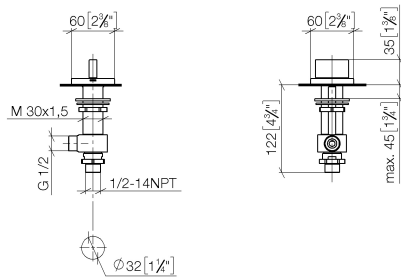

CL.1 Deck valve clockwise closing cold - Dark Chrome

CL.1

20 000 705

- hole diameter valve 32 mm
- rosette 60 x 60 mm
- with cold marking

	Dark Chrome	20 000 705-19
	Chrome	20 000 705-00
	Brushed Platinum	20 000 705-06
	Brushed Champagne (22kt Gold)	20 000 705-46
	Champagne (22kt Gold)	20 000 705-47
	Brushed Dark Platinum	20 000 705-99

20 000 705

mm [inches]

Flow rate chart

Certificates

WRAS_2103001.

20 000 705

Parts for other finishes can be found here: [Chrome](#)

Spare parts list

No.	Item Number	Name	Quantity used	Delivery time
1	90 20 70 051 04-19	handle (cold)	1	20
2	04 17 11 058 33 90	side panel	1	2
3	90 90 03 133 00 90	top	1	2
4	04 23 10 032 78 90	fixing set	1	2
5	04 17 11 023 10 90	distributor	1	2
6	90 23 30 040 00-19	threaded connector	1	-
Spare part can no longer be ordered, please order the replacement item				
7	09 30 11 059 90	disc	1	2
8	09 23 10 012 90	nut	1	2