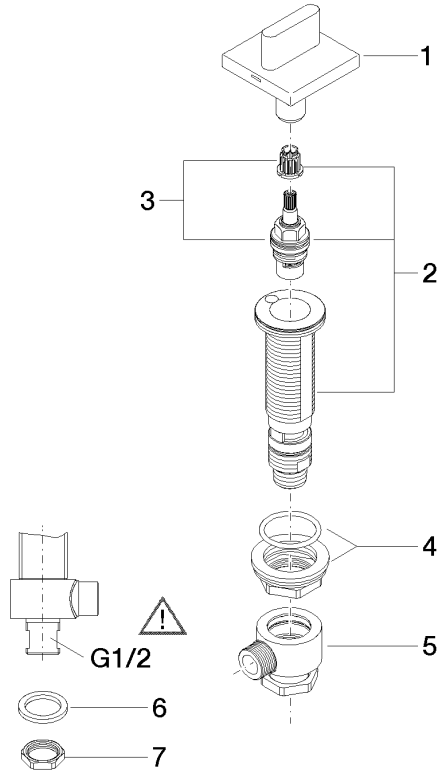

CL.1 Deck valve clockwise closing cold - Dark Chrome

CL.1

20 000 705

- hole diameter valve 32 mm
- rosette 60 x 60 mm
- with cold marking

	Dark Chrome	20 000 705-19
	Chrome	20 000 705-00
	Brushed Platinum	20 000 705-06
	Brushed Champagne (22kt Gold)	20 000 705-46
	Champagne (22kt Gold)	20 000 705-47
	Brushed Dark Platinum	20 000 705-99

20 000 705

mm [inches]

Flow rate chart

Certificates

WRAS_2103001.

20 000 705

Parts for other finishes can be found here: [Chrome](#)

Spare parts list

No.	Item Number	Name	Quantity used	Delivery time
1	90 20 70 051 04-19	handle (cold)	1	20
2	04 17 11 058 33 90	side panel	1	2
3	90 90 03 133 00 90	top	1	2
4	04 23 10 032 78 90	fixing set	1	2
5	04 17 11 023 10 90	distributor	1	2
6	90 23 30 040 00-19	threaded connector	1	-
Spare part can no longer be ordered, please order the replacement item				
7	09 30 11 059 90	disc	1	2
8	09 23 10 012 90	nut	1	2